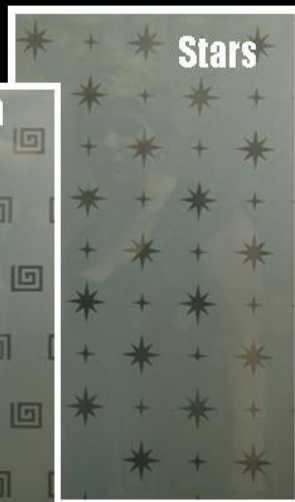

Repetitive Etched Glass

- ◆ **All etched glass is sealed for protection**
- ◆ **Can be used for windows, doors, screens, mirrors & cupboards etc.**
- ◆ **Decorative Border around signage**
- ◆ **Borders on request**
- ◆ **Toughened or laminated safety glass available**
- ◆ **Designs can be enlarged & customised**