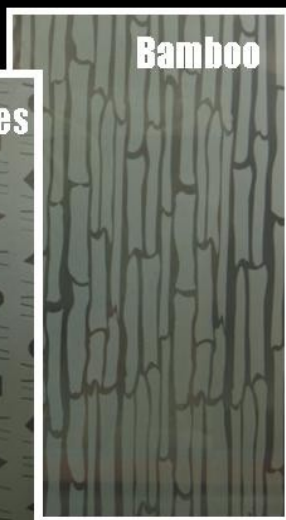

Repetitive Etched Glass

- ◆ **All etched glass is sealed for protection**
- ◆ **Can be used for windows, doors, screens, mirrors & cupboards etc.**
- ◆ **Decorative Border around signage**
- ◆ **Borders on request**
- ◆ **Toughened or laminated safety glass available**
- ◆ **Designs can be enlarged & customised**