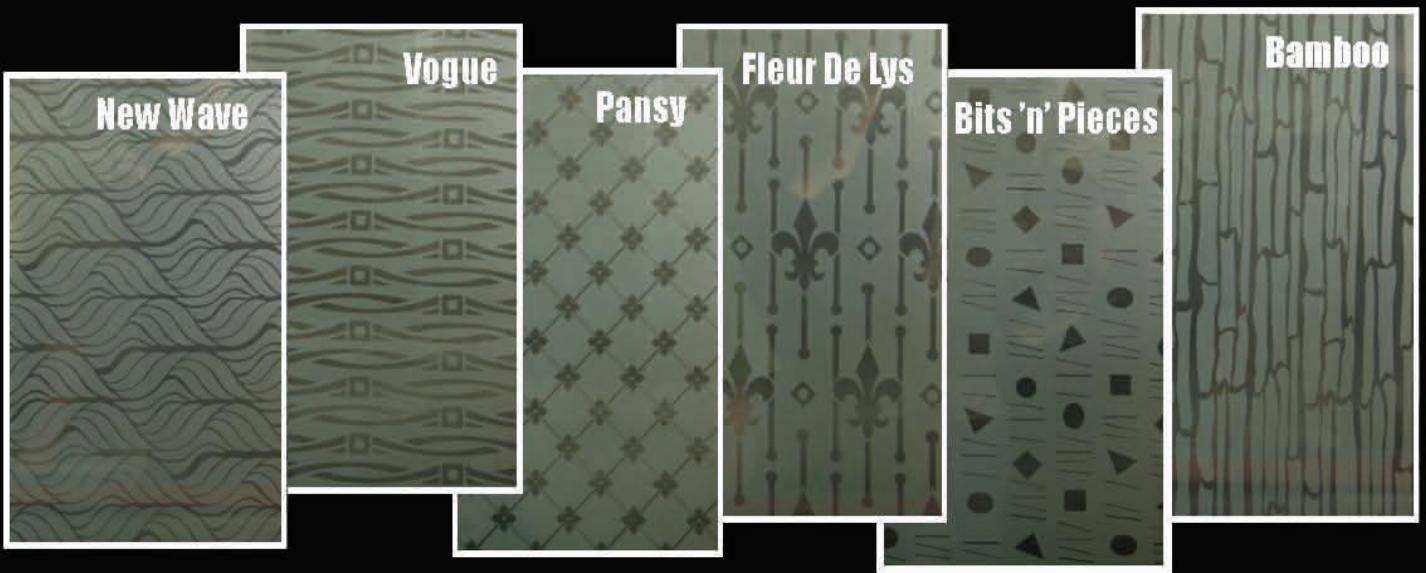

Repetitive Etched Glass

- ◆ **All etched glass is sealed for protection**
- ◆ **Can be used for windows, doors, screens, mirrors & cupboards etc.**
- ◆ **Decorative Border around signage**
- ◆ **Borders on request**
- ◆ **Toughened or laminated safety glass available**
- ◆ **Designs can be enlarged & customised**