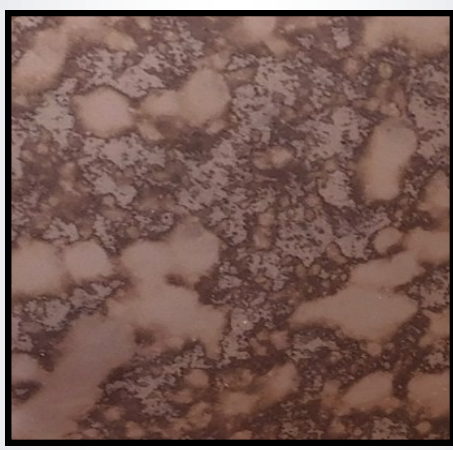

102 Adderley St
Silverwater 2128
NSW Australia

Email: sales@spectrumartglass.com.au
Web: www.spectrumartglass.com.au

Ph: (02) 9737 0666 Fax: (02) 9737 0699

ANTIQUUE MIRROR GLASS

SHEET SIZE 1830 x 2440

AMS 22
6mm clear

AMS 23
6mm clear

AMS 24
6mm clear

AMS 25
6mm clear

AMS 26
5mm Peach

AMS 27
6mm Bronze

AMS 28
6mm clear

AMS 29
6mm clear

AMS 30
6mm Blue Grey